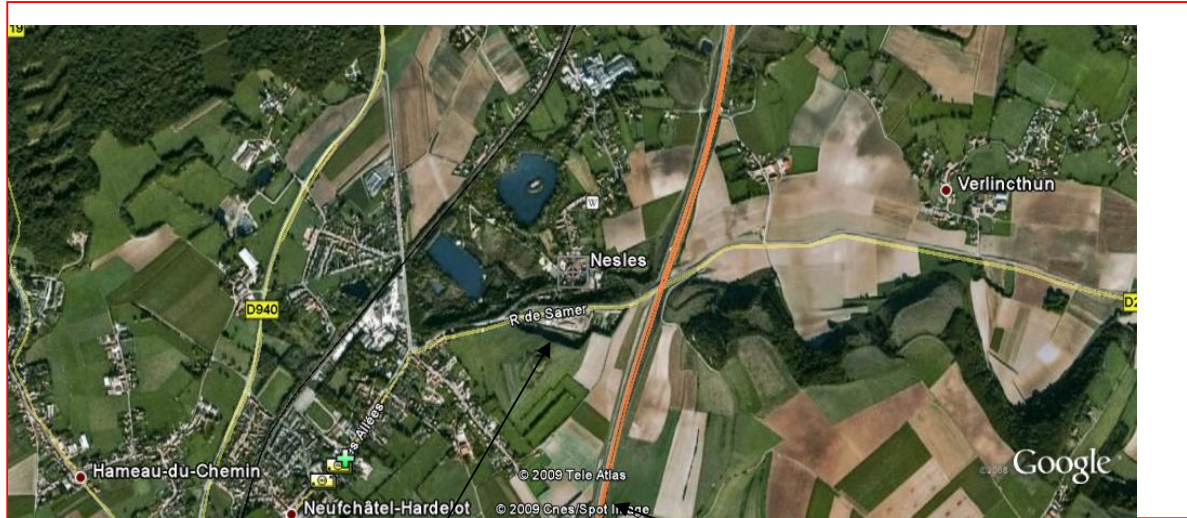

## The Shooting Range The Falaise in Nesles (62)

Route de Samer (Samer Road) 62152 NESLES  
(On D 215, between motorway and Nesles)

is pleased to invite you :

Range

A 16 (Exit 27  
And follow  
NESLES –  
SAMER)

Coordonnées : 50°62.3889'N, 01°65.6336'E

ZI de l'Inquetrie St Martin les Boulogne 62280 SAINT MARTIN BOULOGNE  
N° à tarif spécial : **.08 91 70 51 94**